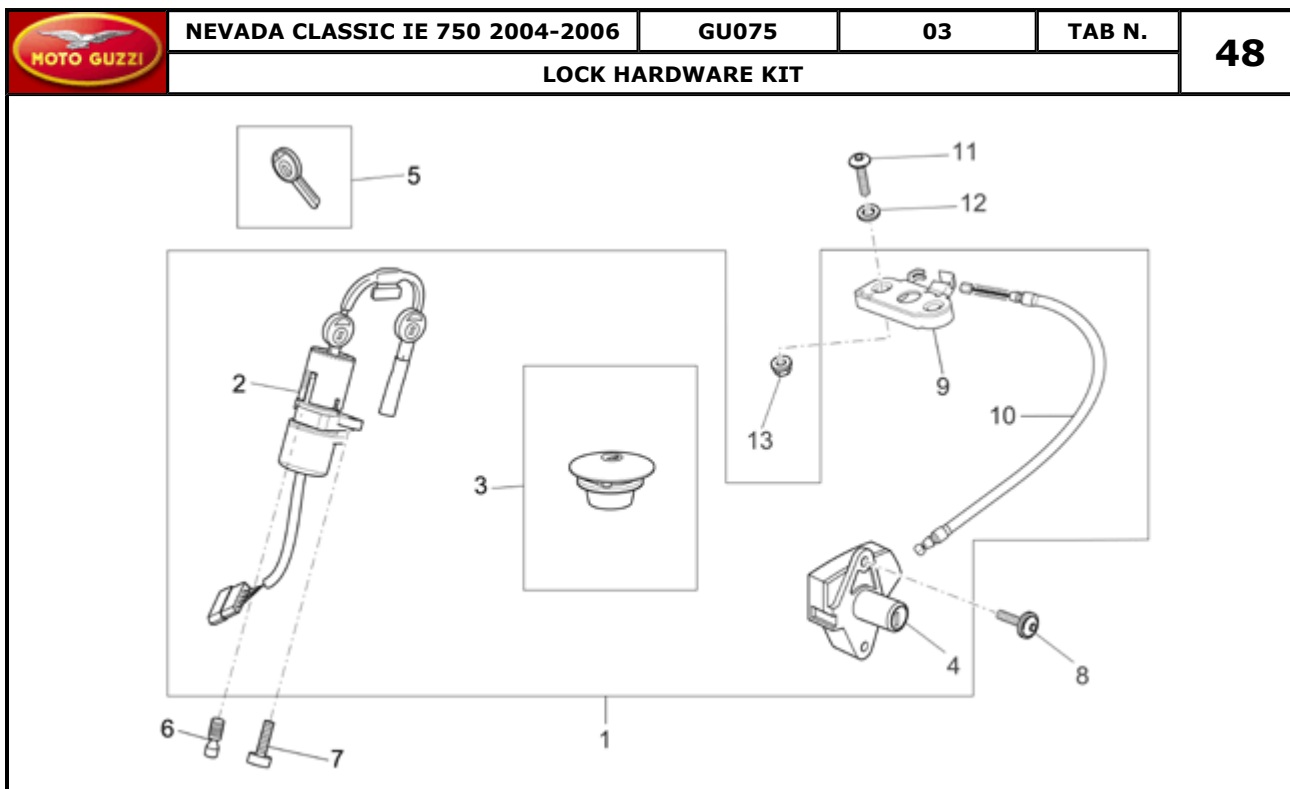

Pos.	Description	Year	I_M_	Country	Version	Code	Q.ty	P.Cod.
1	Lock hardware kit	-	-	USA	-	GU32736861	1	
	Lock hardware kit	-	-	AUS-EU-J-UK	-	GU32736860	1	
2	Main switch - steering lock	-	-	-	-	GU32782510	1	
3	Tank cap	-	-	AUS-EU-J-UK	-	GU32103960	1	
	Tank cap	-	-	USA	-	GU32103961	1	
4	Saddle lock	-	-	-	-	GU02468100	1	
5	Non indent.key blank-shell cr	-	-	-	-	GU32735511	1	
	Non indent.key blank-shell go	-	-	-	-	GU32735510	1	
6	Special screw M8x15	-	-	-	-	AP8150349	1	
7	Screw w/ flange M8x30*	-	-	-	-	AP8152288	1	
8	Screw w/ flange M6X16	-	-	-	-	GU98210616	2	
9	Pass.saddle connecting plate	-	-	-	-	AP8102913	1	
10	Saddle release cable	-	-	-	-	GU32462160	1	
11	Hex socket screw M6x30	-	-	-	-	GU98350330	2	
12	Washer 6,4x12x1,2	-	-	-	-	GU95008306	2	
13	Self-locking nut M6*	-	-	-	-	AP8152299	2