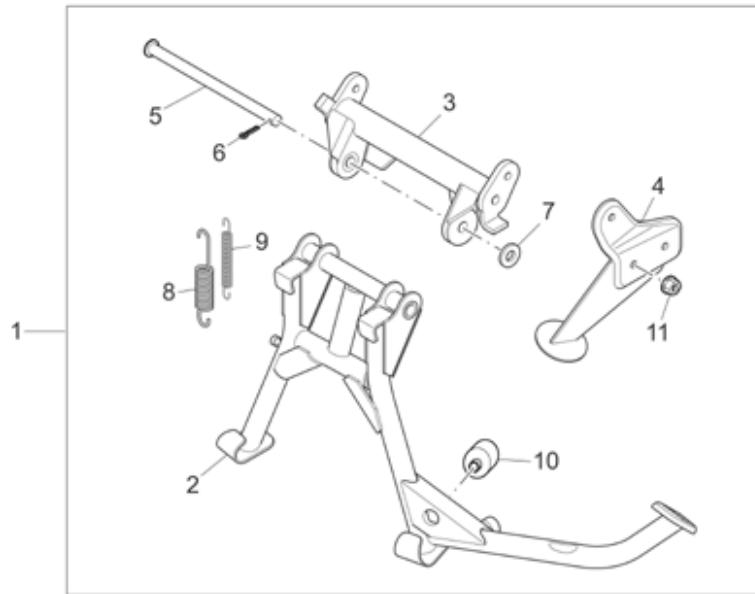

NEVADA CLASSIC IE 750 2004-2006	GU075	03	TAB N.	51
	TOURING CENTRAL STAND				

Pos.	Description	Year	I_M_	Country	Version	Code	Q.ty	P.Cod.
1	Kit Central stand	-	-	-	TOUR	-	GU973217200006	1
2	Central stand	-	-	-	TOUR	-	GU32430360	1
3	Upper crosspiece	-	-	-	TOUR	-	GU32431311	1
4	LH plate	-	-	-	TOUR	-	GU32129060	1
5	Pin	-	-	-	TOUR	-	GU32433111	1
6	Split pin	-	-	-	TOUR	-	GU95500228	1
7	Washer 12,2X20X2	-	-	-	TOUR	-	GU95008213	1
8	Lateral stand spring	-	-	-	TOUR	-	AP8221317	1
9	Internal lateral stand spring	-	-	-	TOUR	-	AP8221318	1
10	Stand end stop	-	-	-	TOUR	-	AP8144030	1
11	Nut M8x1,25	-	-	-	TOUR	-	GU92650138	2