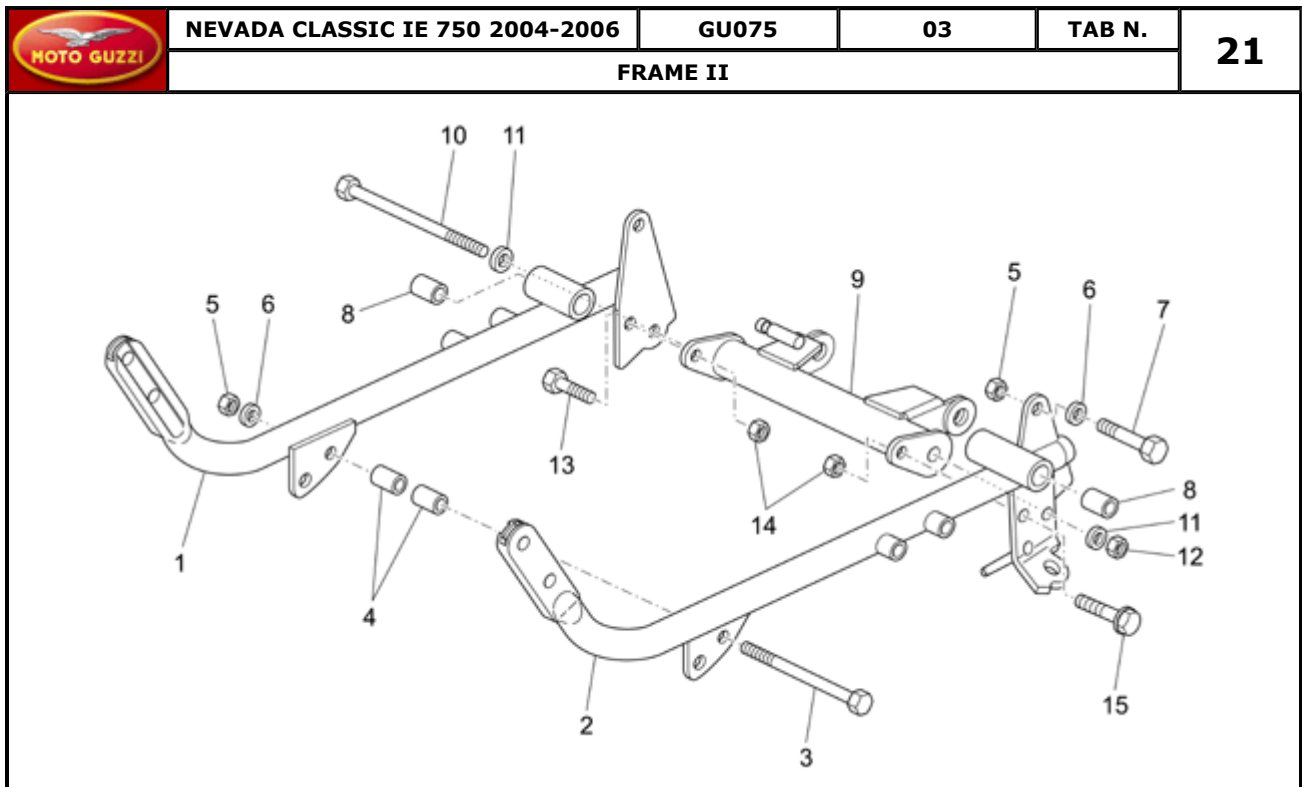

Pos.	Description	Year	I_M_	Country	Version	Code	Q.ty	P.Cod.
1	RH arm polished black	-	-	-	-	GU32420360	1	
2	LH arm polished black	-	-	-	V2	977097	1	
	LH arm polished black	-	-	-	V1	GU32422160	1	
3	Pin M10x250	-	-	-	-	GU53429500	1	
4	Bush	-	-	-	-	GU19017000	2	
5	Nut M10x1,5	-	-	-	-	GU92606210	3	
6	Washer 10,2X18X2	-	-	-	-	GU95008210	3	
7	Screw M10x65	-	-	-	-	GU98082565	2	
8	Bush 18 mm est.	-	-	-	-	GU28252060	4	
9	Cradle arms conn.crosspiece	-	-	-	-	GU32431310	1	
10	Pin M10x260	-	-	-	-	AP8121367	1	
11	Washer	-	-	-	-	AP8152220	2	
12	Low self-locking nut M10	-	-	-	-	AP8150436	1	
13	Screw w/ flange M8x25*	-	-	-	-	AP8152287	1	
14	Self-locking nut M8*	-	-	-	-	AP8152300	1	
15	Screw w/ flange M8x30*	-	-	-	-	AP8152288	1