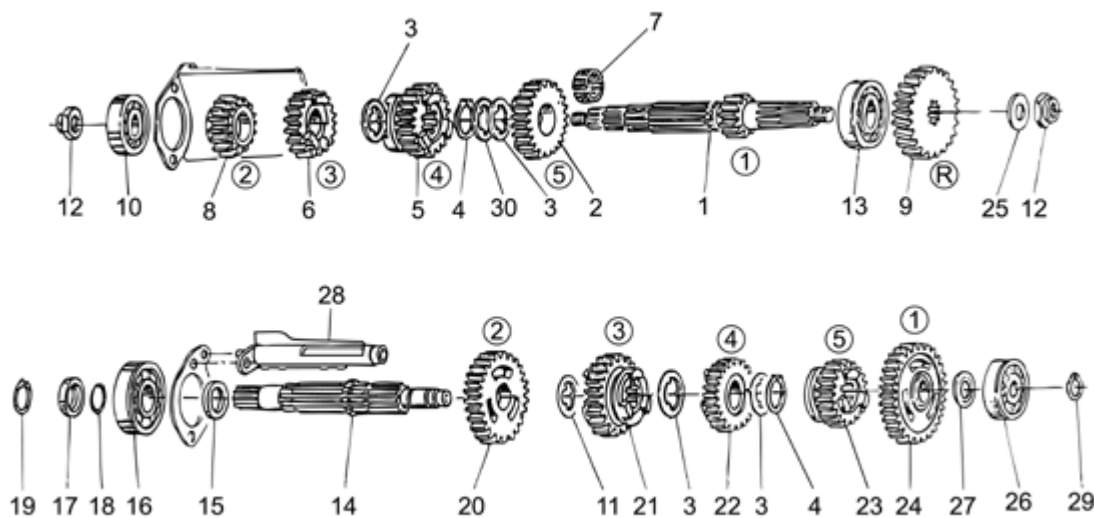

NEVADA CLASSIC IE 750 2004-2006	GU075	03	TAB N.	15
	GEAR BOX				

Pos.	Description	Year	I_M	Country	Version	Code	Q.ty	P.Cod.
1	Primary gear shaft Z=11	5-6	-	-	C2	-	GU32210510	1
	Primary gear shaft Z=11	5-6-7	-	-	C1	-	GU23210570	1
2	Gear 5a AP Z=20	5-6-7	-	-	C1	-	GU32212010	1
	Gear 5a AP Z=25	5-6	-	-	C2	-	GU32212011	1
3	Thrust washer	-	-	-	-	-	GU19215460	3
4	Circlip	-	-	-	-	-	GU90271124	2
5	Gear 4a AP Z=18	-	-	-	-	-	GU32211810	1
6	Gear 3a AP Z=18	-	-	-	-	-	GU32211410	1
7	Roller cage	-	-	-	-	-	GU92251028	1
8	Gear 2a AP Z=14	-	-	-	-	-	GU23211372	1
9	Idle gear AP Z=21	-	-	-	-	-	GU32211110	1
10	Bearing AP 17x40x17,5	-	-	-	-	-	GU92218417	1
11	Clearance washer	-	-	-	-	-	GU19214660	2
12	Nut	-	-	-	-	-	GU10054100	2
13	Bearing AP 20x37x17	-	-	-	-	-	GU92230320	1
14	Driven shaft	3-4-5	-	-	C1	-	GU19213661	1
	Driven shaft	5-6-7	-	-	C2	-	GU32213610	1
15	Spacer	-	-	-	-	-	GU19212900	1
16	Bearing 20X47X14	-	-	-	-	-	GU92201220	1
17	Spacer	-	-	-	-	-	GU19213720	1
18	Gasket ring 18,77X1,78	-	-	-	-	-	GU90706188	1
19	Circlip	-	-	-	-	-	GU90271121	1
20	Gear 2a AS Z=23	-	-	-	-	-	GU32214510	1
21	Gear 3a AS Z=23	-	-	-	-	-	GU32214810	1
22	Gear 4a AS Z=19	-	-	-	-	-	GU32215010	1
23	Gear 5a AS Z=18	3-4-5	-	-	C1	-	GU23215270	1
	Gear 5a AS Z=22	5-6-7	-	-	C2	-	GU32215210	1
24	Gear 1a AS Z=26	-	-	-	-	-	GU32214010	1
25	Clearance washer	-	-	-	-	-	GU39238100	1
26	Bearing	-	-	-	-	-	GU92234716	1
27	Spacer 1,5 mm	-	-	-	-	-	GU10214300	1
	Spacer 1,7 mm	-	-	-	-	-	GU10214301	1