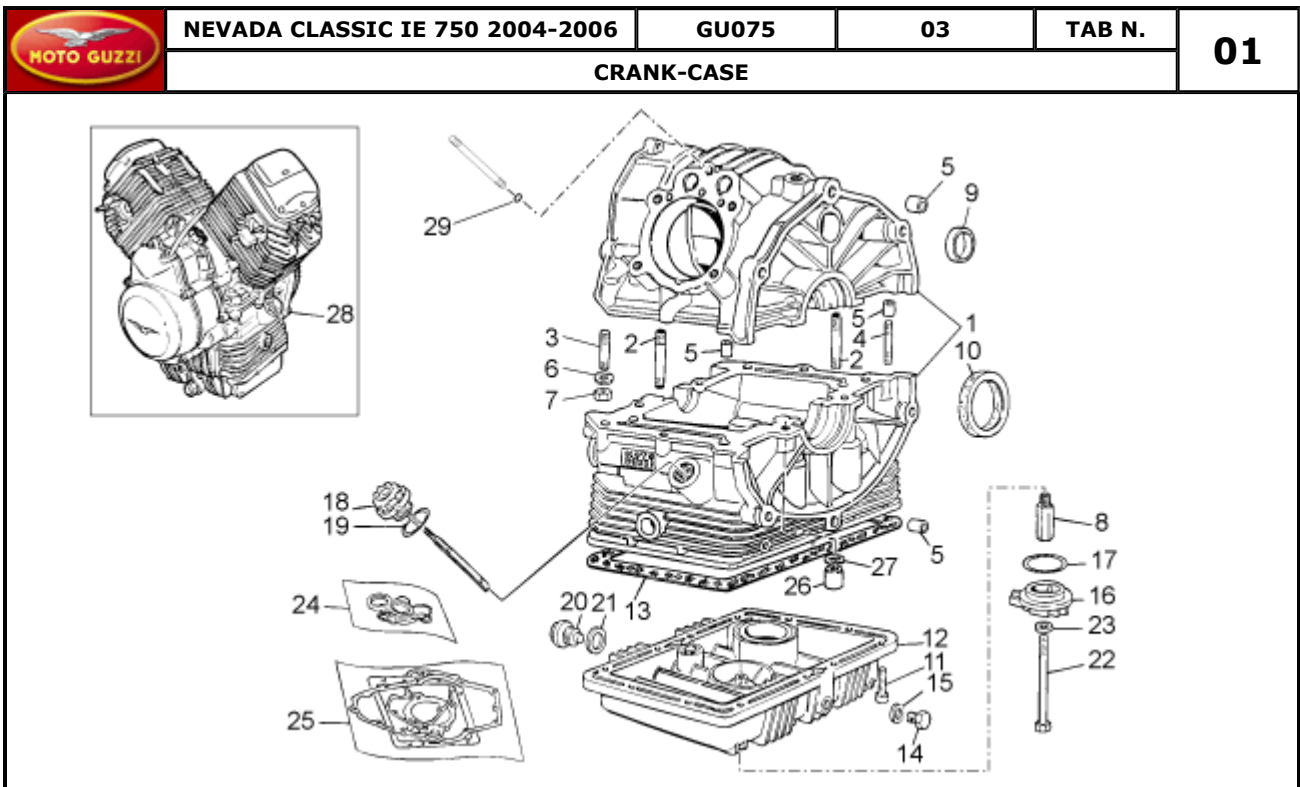

Pos.	Description	Year	I_M_	Country	Version	Code	Q.ty	P.Cod.
1	Coupled crankcase grey	-	-	-	-	GU32000310	1	
2	Stud bolt	-	-	-	-	GU96451560	4	
3	Stud bolt	-	-	-	-	GU96451430	4	
4	Stud bolt	-	-	-	-	GU96508055	2	
5	Bush	-	-	-	-	GU19015020	4	
6	Spring washer 8x15x0,3	-	-	-	-	GU61270300	6	
7	Nut M8x1,25	-	-	-	-	GU92606208	6	
8	Union	-	-	-	-	GU19003800	1	
9	Plug	-	-	-	-	GU19016320	1	
10	Gasket ring	-	-	-	-	GU04000500	1	
11	Hex socket screw M6x25	-	-	-	-	GU98682325	12	
12	Oil sump grey	-	-	-	-	GU20003510	1	
13	Gasket	-	-	-	-	GU19003602	1	
14	Oil unload plug M10X1	-	-	-	-	GU31003766	1	
15	Gasket	-	-	-	-	GU10528900	1	
16	Cover, grey	-	-	-	-	GU20003410	1	
17	O-ring	-	-	-	-	GU90706444	1	
18	Oil load plug	-	-	-	-	GU27004985	1	
19	O-ring 28,24x2,62	-	-	-	-	GU90706281	1	
20	Oil unload plug	-	-	-	-	GU12003702	1	
21	Gasket 20,1x28x2	-	-	-	-	GU95100709	1	
22	Bolt	-	-	-	-	GU27152885	1	
23	Gasket 8,25x15x1	-	-	-	-	GU12154200	1	
24	Oil seals - set	-	-	-	-	GU32999510	1	
25	Gasket set	-	-	-	-	GU32999010	1	
26	Column nut	-	-	-	-	GU13021900	4	
27	Washer 10,5X18X0,8	-	-	-	-	GU95129180	4	
28	Engine assy w/hout transm.	-	-	-	-	GU32991060	1	
29	O-ring	-	-	-	-	GU90706076	2