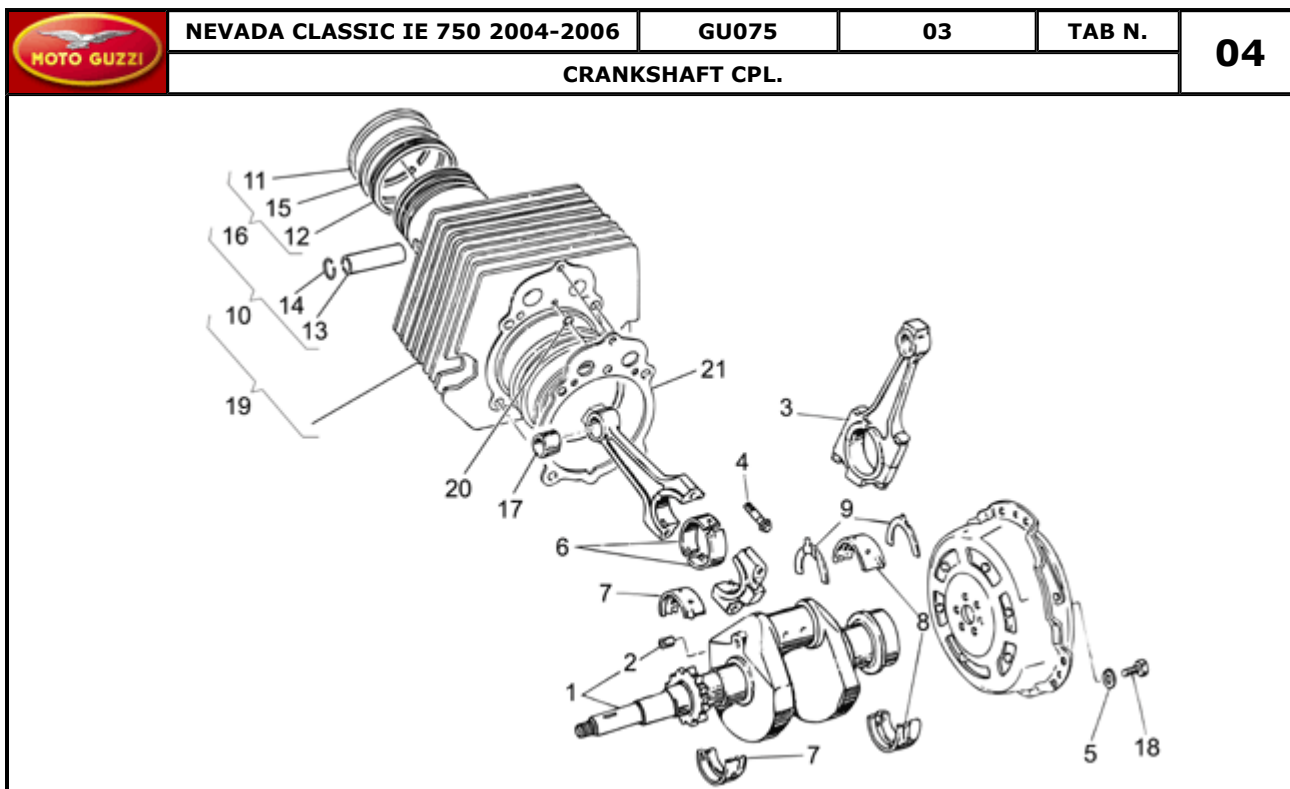

Pos.	Description	Year	I_M	Country	Version	Code	Q.ty	P.Cod.
1	Crankshaft cpl.	-	-	-	-	GU32064110	1	
2	Plug	-	-	-	-	GU19065400	1	
3	Connecting rod cpl.	-	-	-	-	GU27061585	2	
4	Screw	-	-	-	-	GU19062261	4	
5	Washer 8,4X13X0,8	-	-	-	-	GU14615901	6	
6	Bearing half-shell	-	-	-	-	GU27062060	4	
7	Front main half-bearing	-	-	-	-	GU27065660	2	
8	Rear main half-bearing	-	-	-	-	GU27066560	2	
9	Half-clamp	-	-	-	-	GU27066460	2	
10	Piston assy	-	-	-	-	GU32060210	2	
11	Slot piston ring	-	-	-	-	GU32060710	2	
12	Scraper ring	-	-	-	-	GU19061063	2	
13	Piston pin	-	-	-	-	GU27061286	2	
14	Stop ring	-	-	-	-	GU27061385	4	
15	Slot piston ring	-	-	-	-	GU27060860	2	
16	Pistonring set	-	-	-	-	GU32060610	2	
17	Bush	-	-	-	-	GU27061885	2	
18	Screw	-	-	-	-	GU19067700	6	
19	Cylinder with piston, grey	-	-	-	-	GU32060110	2	
20	O-ring	-	-	-	-	GU61027200	2	
21	Gasket	-	-	-	-	GU27020820	2