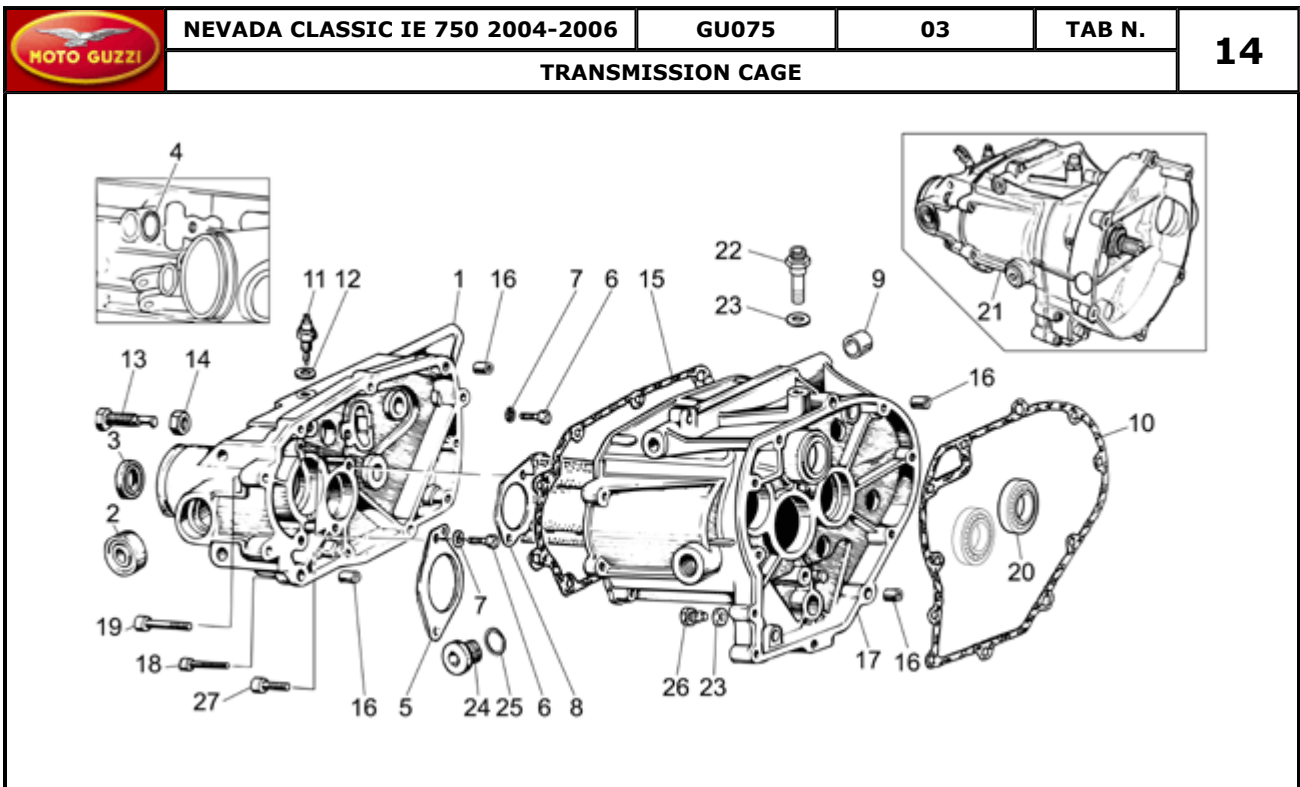

Pos.	Description	Year	I_M_	Country	Version	Code	Q.ty	P.Cod.
1	Gearbox cover	-	-	-	-	GU32200810	1	
2	Bearing 15x35x11	-	-	-	-	GU92204215	2	
3	Gasket ring 28x40x7	-	-	-	-	GU90402841	1	
4	O-ring 13,95x2,92	-	-	-	-	GU90706140	1	
5	Plate	-	-	-	-	GU32213810	1	
6	Hex socket screw M6x14	-	-	-	-	GU98682314	4	
7	Washer 6,4x10x0,7	-	-	-	-	GU14217901	4	
8	Oil bulhead	-	-	-	-	GU32208210	1	
9	Bush 10,25x15,7x8	-	-	-	-	GU19202320	2	
10	Gasket	-	-	-	-	GU23200370	1	
11	Sensor	-	-	-	-	GU19207220	1	
12	Gasket 8,25x15x1	-	-	-	-	GU12154200	1	
13	Screw M12x1,25	-	-	-	-	GU19237800	1	
14	Low nut M12x1,25	-	-	-	-	GU92606512	1	
15	Gasket	-	-	-	-	GU19201120	1	
16	Bush 6,6x9x13	-	-	-	-	GU19002020	4	
17	Transmission cage	-	-	-	-	GU32200210	1	
18	Hex socket screw M6X30	-	-	-	-	GU98682330	5	
19	Hex socket screw M8x35	-	-	-	-	GU98680435	4	
20	Ball bearing 20x42x12	-	-	-	-	GU92201120	1	
21	Transmission assy and housing	3-4-5	-	-	C1	GU32991510	1	
	Transmission assy and housing	5-6-7	-	-	C2	GU32991511	1	
22	Breather plug	-	-	-	-	GU32206510	1	
23	Gasket	-	-	-	-	GU10528900	2	
24	Oil plug	-	-	-	-	GU12022600	1	
25	O-ring 20,24X2,62	-	-	-	-	GU90706203	1	
26	Oil unload plug M10X1	-	-	-	-	GU31003766	1	
27	Hex socket screw M6x35	-	-	-	-	GU98680335	2