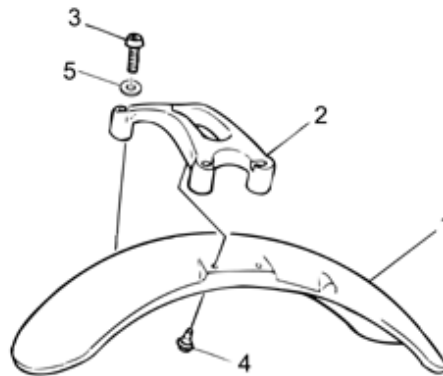

NEVADA CLASSIC IE 750 2004-2006	GU075	03	TAB N.	27
	FRONT BODY - FRONT MUDGUARD				

Pos.	Description	Year	I_M_	Country	Version	Code	Q.ty	P.Cod.
1	Front mudguard, white	7	-	-	-	d.wh. GU32434460BM	1	
	Front mudguard, red	5	-	-	-	r.l. GU32434463	1	
	Front mudguard, black	6-7	-	-	-	g.b. GU32434462	1	
	Front mudguard, black	4-5	-	-	-	n.g. GU32434462	1	
	Front mudguard, grey	4-5	-	-	-	g.l. GU32434461	1	
	Front mudguard blank	-	-	-	-	gr GU32434460	1	
	Front mudguard, white	6	-	-	-	b.b. 977549	1	
	Front mudguard, yellow	6	-	-	-	ye 977434	1	
	Front mudguard, red	6-7	-	-	-	red 977334	1	
2	Stabilization plate	-	-	-	-	GU31436684	1	
3	Screw	-	-	-	-	GU98350440	4	
4	Screw	-	-	-	-	GU31439565	4	
5	Washer 8,4X13X0,8	-	-	-	-	GU14615901	4