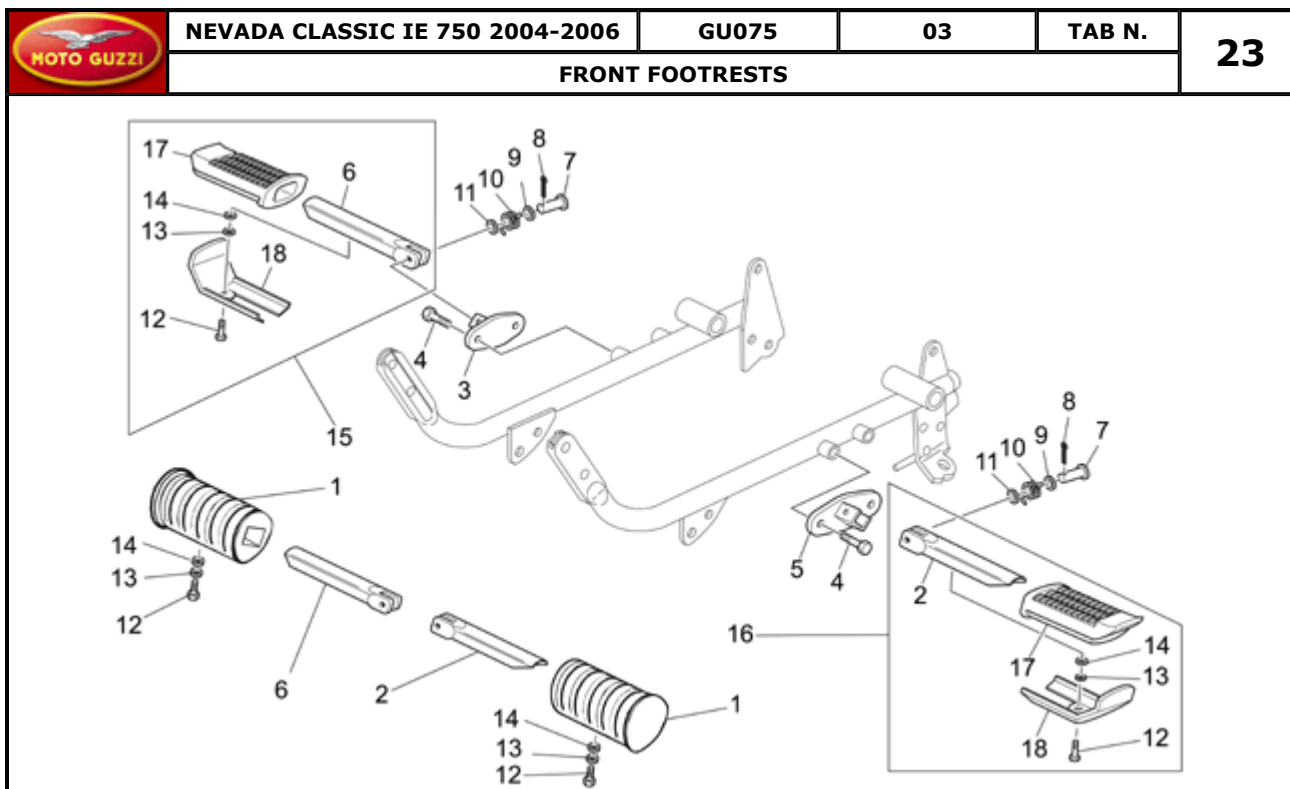

Pos.	Description	Year	I_M	Country	Version	Code	Q.ty	P.Cod.
1	Rubber pedal	4-5	-	-	-	GU03443240	2	
2	LH front foot rest pipe	-	-	-	-	GU23441810	1	
3	RH foot rest support	-	-	-	-	GU32443760	1	
4	Screw w/ flange M8x20	-	-	-	-	GU97202420	4	
5	LH footrest support	-	-	-	-	GU32446560	1	
6	RH front foot rest pipe	-	-	-	-	GU23440710	1	
7	Pin	-	-	-	-	GU23442210	2	
8	Split pin	-	-	-	-	GU95401215	2	
9	Washer	-	-	-	-	GU95100218	2	
10	Spring	-	-	-	-	GU03441130	2	
11	Washer 8,4x15x1,7	-	-	-	-	GU95129131	2	
12	Hex screw M6X14	-	-	-	-	GU98084314	2	
13	Washer 6,4x12	-	-	-	-	GU03013800	2	
14	Spacer	-	-	-	-	GU91180602	2	
15	RH footrest	6-7	-	-	-	GU23440210	1	
16	LH footrest	6-7	-	-	-	GU23441310	1	
17	Rubber pedal	6-7	-	-	-	GU23443210	2	
18	Plate	6-7	-	-	-	GU23441210	2