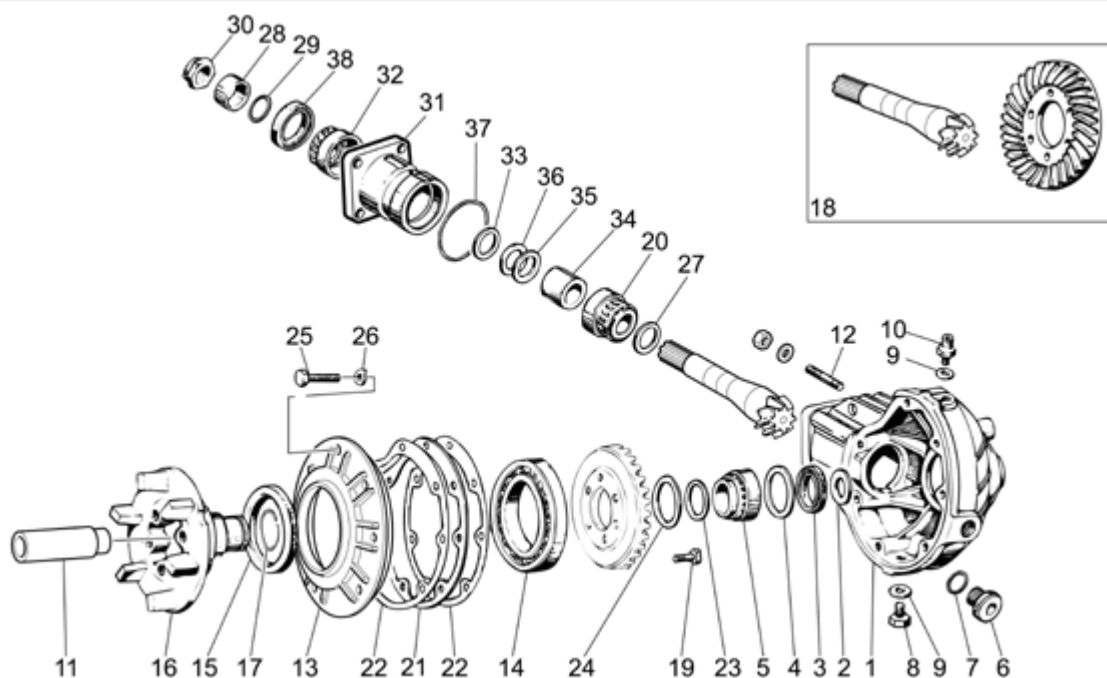

NEVADA CLASSIC IE 750 2004-2006	GU075	03	TAB N.	19
	TRANSMISSION COMPLETE II				

Pos.	Description	Year	I_M	Country	Version	Code	Q.ty	P.Cod.
1	Transmission housinggrey	-	-	-	-	GU32350310	1	
2	Clearance washer	-	-	-	-	GU19351900	1	
3	Gasket ring 35x47x7	-	-	-	-	GU90403549	1	
4	Clearance washer	-	-	-	-	GU19351100	1	
5	Roller bearing 35x50x17	-	-	-	-	GU92252235	1	
6	Oil plug	-	-	-	-	GU12022600	1	
7	O-ring 20,24X2,62	-	-	-	-	GU90706203	1	
8	Oil unload plug M10X1	-	-	-	-	GU31003766	1	
9	Gasket 10x18x1,5	-	-	-	-	GU01528930	2	
10	Breather plug	-	-	-	-	GU19206501	1	
11	Spacer	-	-	-	-	GU32633560	1	
12	Stud bolt	-	-	-	-	GU96508055	4	
13	Cover	-	-	-	-	GU32350410	1	
14	Ball bearing 70x110x13	-	-	-	-	GU92201070	1	
15	Gasket ring 75x95x10	-	-	-	-	GU90407591	1	
16	Pin	-	-	-	-	GU32351410	1	
17	Stop ring	-	-	-	-	GU90353030	1	
18	Bevel gear 8/33	-	-	-	-	GU32354610	1	
19	Screw M8x25	-	-	-	-	GU03067730	6	
20	Tap.roller bearing 25x5	-	-	-	-	GU92249227	1	
21	Spacer 1,3 mm	-	-	-	-	GU19355410	1	
	Spacer 1,6 mm	-	-	-	-	GU19355413	1	
	Spacer 1,4 mm	-	-	-	-	GU19355411	1	
	Spacer 0,9 mm	-	-	-	-	GU19355402	1	
	Spacer 1,2 mm	-	-	-	-	GU19355408	1	
	Spacer 1 mm	-	-	-	-	GU19355404	1	
	Spacer 0,8 mm	-	-	-	-	GU19355400	1	
	Spacer 1,1 mm	-	-	-	-	GU19355406	1	
	Spacer 1,5 mm	-	-	-	-	GU19355412	1	
22	Gasket	-	-	-	-	GU19350700	2	
23	Thrust washer	-	-	-	-	GU19352300	1	
24	Thrust washer	-	-	-	-	GU19353500	1	
25	Screw M8X25	-	-	-	-	GU19357660	7