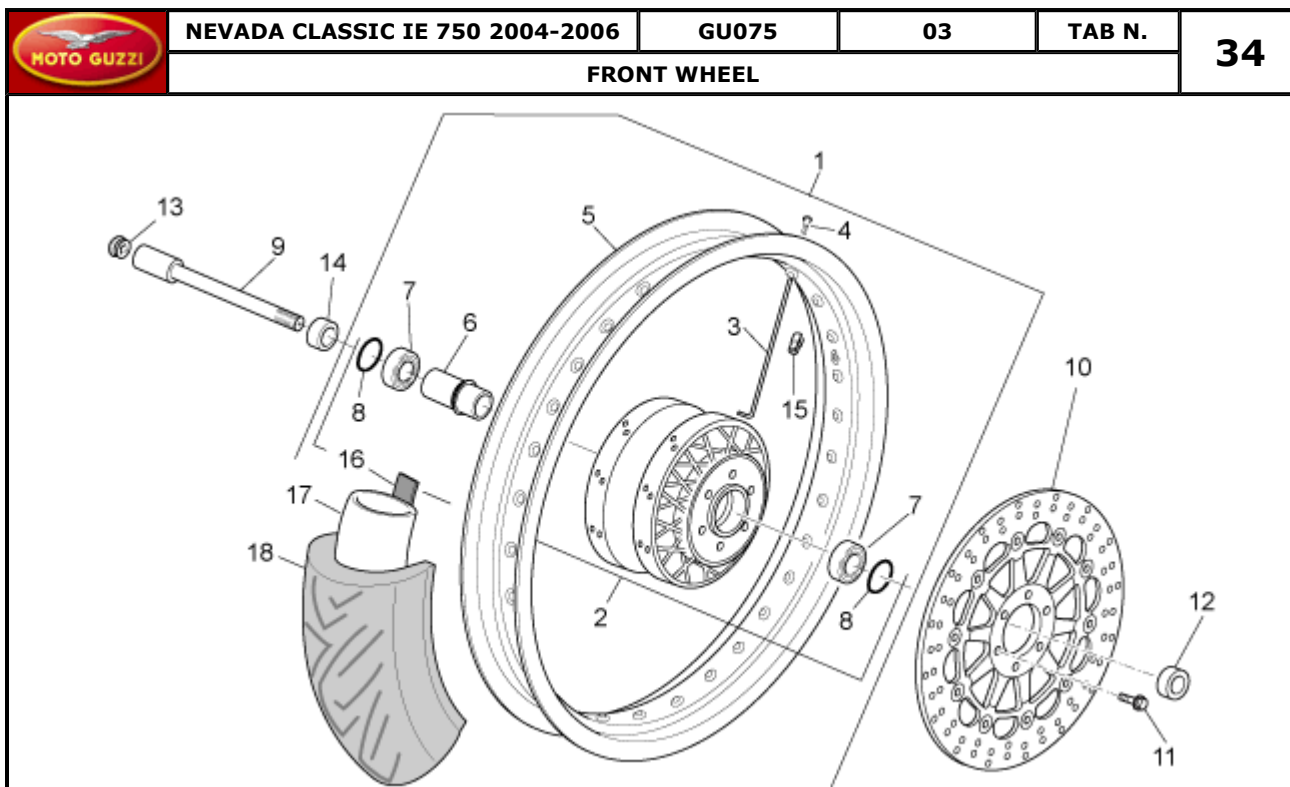

Pos.	Description	Year	I_M_	Country	Version	Code	Q.ty	P.Cod.
1	Front wheel 2,15x18"	-	-	-	-	GU32610360	1	
2	Front hub	-	-	-	-	GU32613160	1	
3	Spoke	-	-	-	-	GU32611660	36	
4	Nipples	-	-	-	-	GU03631250	36	
5	Front wheel 2,50x18"	-	-	-	-	GU32610860	1	
6	Spacer	-	-	-	-	GU31615260	1	
7	Bearing	-	-	-	-	GU92204221	2	
8	Gasket ring	-	-	-	-	GU90402642	1	
9	Front wheel spindle	-	-	-	-	GU31614183	1	
10	Front brake disc	-	-	-	-	GU31613383	1	
11	Screw w/ flange M8x20	-	-	-	-	GU03611445	6	
12	LH spacer	-	-	-	-	GU31616384	1	
13	Plug 15 mm	-	-	-	-	GU93180111	1	
14	RH spacer	-	-	-	-	GU32615660	1	
15	Counterweight 15 gr.	-	-	-	-	GU12616101	1	
	Counterweight 20 gr.	-	-	-	-	GU12616102	1	
	Counterweight 30 gr.	-	-	-	-	GU12616103	1	
16	Rear wheel flap	-	-	-	-	0000000	1	
17	Front inner tube 18"	-	-	-	-	0000000	1	
18	Front/rear tyre 100/90 V18	-	-	-	-	0000000	1