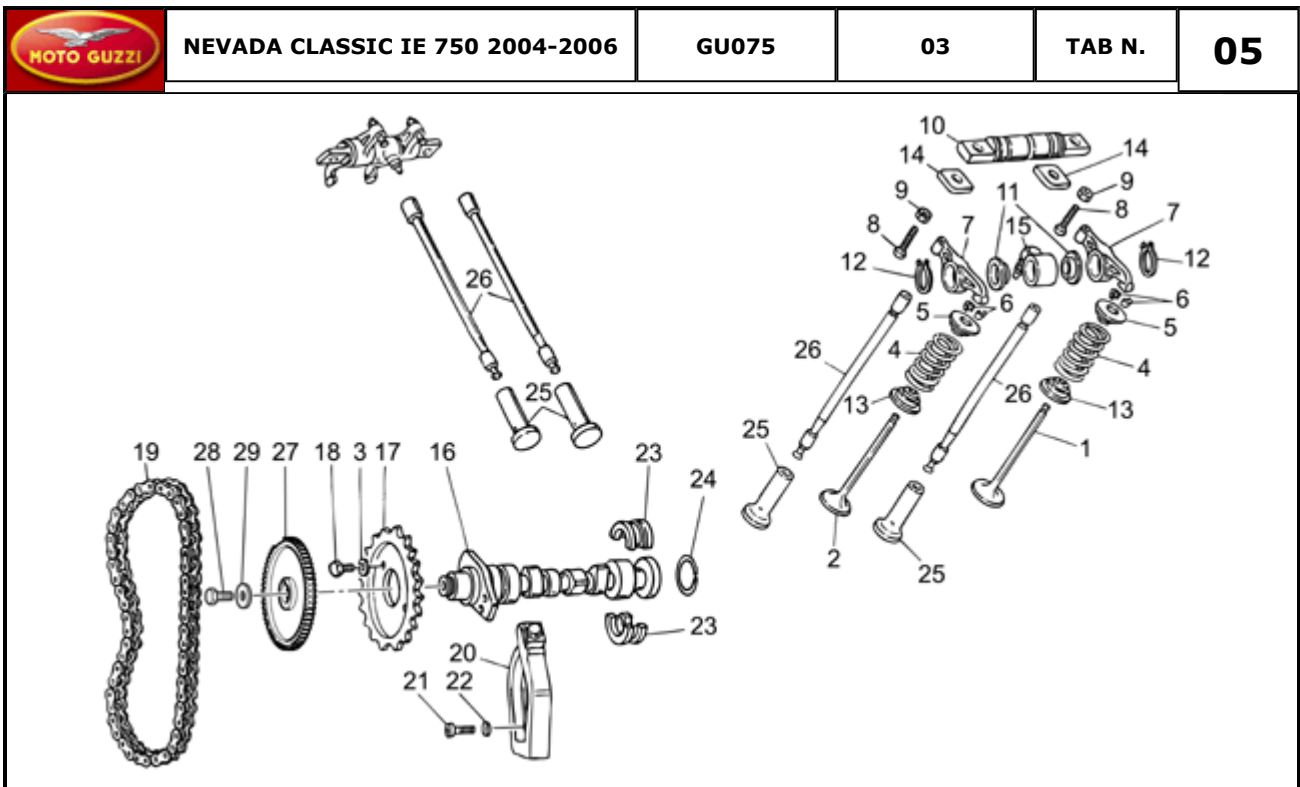

Pos.	Description	Year	I_M	Country	Version	Code	Q.ty	P.Cod.
1	Crankshaft cpl.	-	-	-	-	GU32064110	1	
2	Plug	-	-	-	-	GU19065400	1	
3	Connecting rod cpl.	-	-	-	-	GU27061585	2	
4	Screw	-	-	-	-	GU19062261	4	
5	Washer 8,4X13X0,8	-	-	-	-	GU14615901	6	
6	Bearing half-shell	-	-	-	-	GU27062060	4	
7	Front main half-bearing	-	-	-	-	GU27065660	2	
8	Rear main half-bearing	-	-	-	-	GU27066560	2	
9	Half-clamp	-	-	-	-	GU27066460	2	
10	Piston assy	-	-	-	-	GU32060210	2	
11	Slot piston ring	-	-	-	-	GU32060710	2	
12	Scraper ring	-	-	-	-	GU19061063	2	
13	Piston pin	-	-	-	-	GU27061286	2	
14	Stop ring	-	-	-	-	GU27061385	4	
15	Slot piston ring	-	-	-	-	GU27060860	2	
16	Pistonring set	-	-	-	-	GU32060610	2	
17	Bush	-	-	-	-	GU27061885	2	
18	Screw	-	-	-	-	GU19067700	6	
19	Cylinder with piston, grey	-	-	-	-	GU32060110	2	
20	O-ring	-	-	-	-	GU61027200	2	
21	Gasket	-	-	-	-	GU27020820	2	