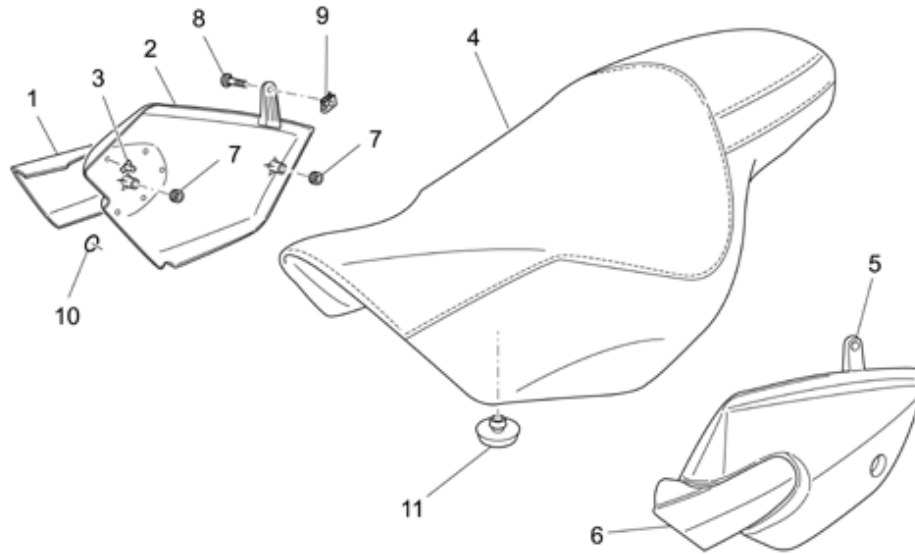

NEVADA CLASSIC IE 750 2004-2006	GU075	03	TAB N.	28
	SADDLE-CENTRAL BOD				

Pos.	Description	Year	I_M_	Country	Version	Code	Q.ty	P.Cod.
1	RH protection, chromed	-	-	-	-	GU32579160	1	
2	RH side panel, red	6-7	-	-	-	red 977330	1	
	RH side panel, black	6-7	-	-	-	g.b. 977332	1	
	RH side panel, yellow	6	-	-	-	ye 977437	1	
	RH side panel, white	6	-	-	-	b.b. 977550	1	
	RH body panel blank	-	-	-	-	gr GU32476260	1	
	RH side panel, l.gr./class.gr.	4-5	-	-	-	g.l. GU32476261	1	
	RH side panel, black/grey	4-5	-	-	-	n.g. GU32476262	1	
	RH side panel, red/black	5	-	-	-	r.l. GU32476263	1	
	RH side panel, white	7	-	-	-	d.wh. GU32476260BM	1	
3	Washer for shafts D5	-	-	-	-	AP8150450	10	
4	Saddle	7	-	-	-	d.wh. 978270	1	
	Saddle	-	-	-	-	b.b.-g.b.- g.l.-n.g.- r.l.-red-ye GU32460560	1	
5	LH side panel, black	6-7	-	-	-	g.b. 977333	1	
	LH side panel, yellow	6	-	-	-	ye 977438	1	
	LH side panel, white	6	-	-	-	b.b. 977551	1	
	LH body panel blank	-	-	-	-	gr GU32476360	1	
	LH side panel, l.gr./class.gr.	4-5	-	-	-	g.l. GU32476361	1	
	LH side panel, black/grey	4-5	-	-	-	n.g. GU32476362	1	
	LH side panel, red/black	5	-	-	-	r.l. GU32476363	1	
	LH side panel, white	7	-	-	-	d.wh. GU32476360BM	1	
	LH side panel, red	6-7	-	-	-	red 977331	1	
6	LH protection, chromed	-	-	-	-	GU32579260	1	
7	Rubber spacer	-	-	-	-	GU91551086	4	
8	Screw w/ flange M5x9	-	-	-	-	AP8152339	2	
9	Clip M5	-	-	-	-	AP8102375	2	
10	O-ring 2018	-	-	-	-	AP812965	10	
11	Rubber spacer	-	-	-	-	AP8126702	6