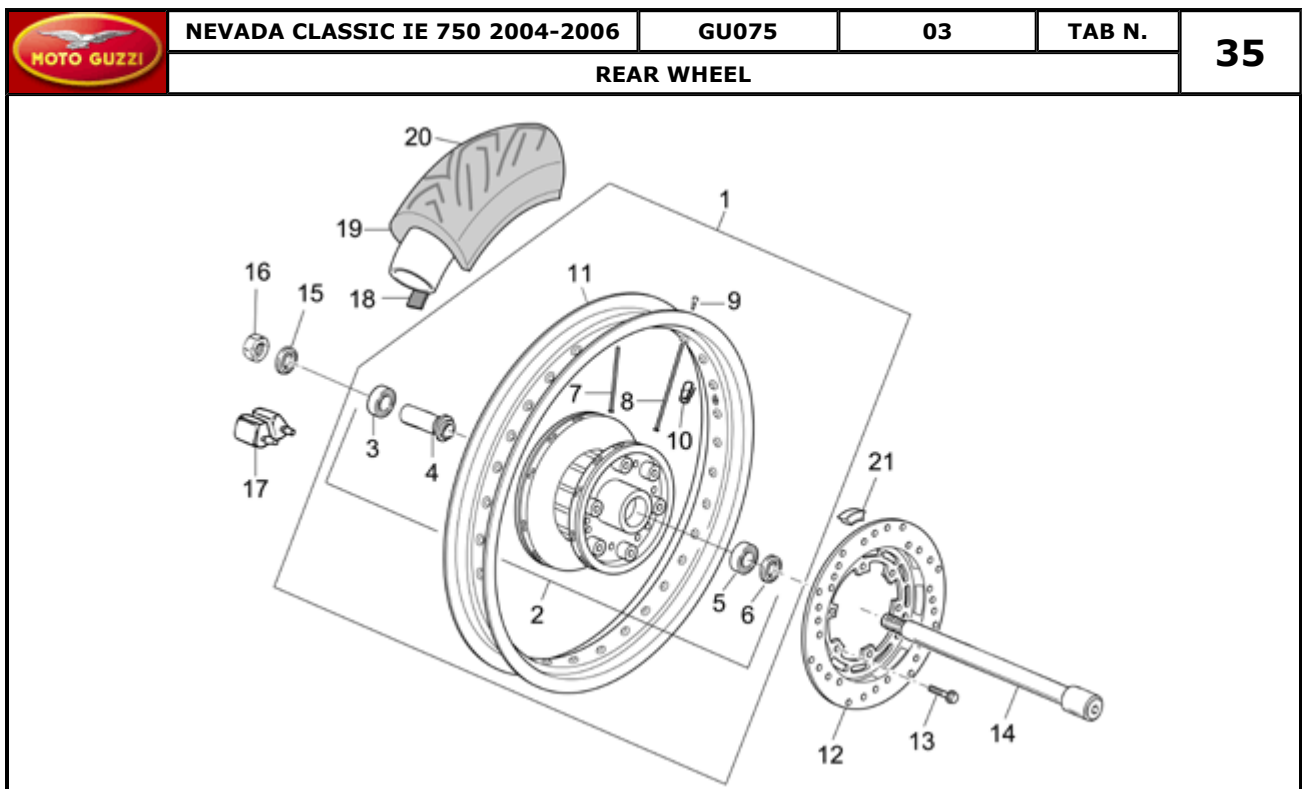

Pos.	Description	Year	I_M_	Country	Version	Code	Q.ty	P.Cod.
1	Rear wheel(complete) 3.00x16"	-	-	-	-	GU32630360	1	
2	Rear hub	-	-	-	-	GU32632260	1	
3	Bearing	-	-	-	-	GU92204218	1	
4	Spacer	-	-	-	-	GU27633910	1	
5	Bearing	-	-	-	-	GU92204217	1	
6	Gasket ring 25x40x7	-	-	-	-	GU90402538	1	
7	Spoke L=125	-	-	-	-	GU32631160	18	
8	Spoke L=135	-	-	-	-	GU32631460	18	
9	Nipples	-	-	-	-	GU03631250	36	
10	Counterweight 30 gr.	-	-	-	-	GU27616113	1	
	Counterweight 10 gr.	-	-	-	-	GU27616110	1	
	Counterweight 20 gr.	-	-	-	-	GU27616112	1	
	Counterweight 15 gr.	-	-	-	-	GU27616111	1	
11	Rear wheel 3.00x16"	-	-	-	-	GU32630760	1	
12	Brake disc	-	-	-	-	GU31613381	1	
13	Hex socket screw M8x25	-	-	-	-	GU98682425	6	
14	Rear wheel spindle	-	-	-	-	GU32633360	1	
15	Washer	-	-	-	-	GU31634481	1	
16	Nut M16x1,5	-	-	-	-	GU92606316	1	
17	Rubber coupling	-	-	-	-	GU32632510	6	
18	Rear wheel flap	-	-	-	-	0000000	1	
19	Rear inner tube 18"	-	-	-	-	0000000	1	
20	Rear tyre 130/90 V16	-	-	-	-	0000000	1	
21	Support rubber part	-	-	-	-	GU32636160	1